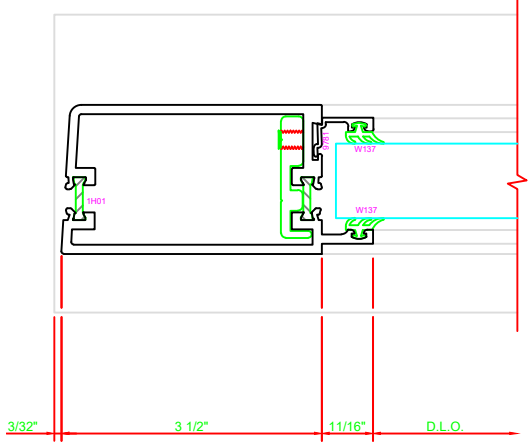

300	STILE
	S/A D302 FOR OFFSET PIVOTS

ERASE NOTE  
BUTT HINGES CAN NOT BE USED WITH THERMASTILE DOORS

301	STILE
	S/A D302 FOR OFFSET PIVOTS

ERASE NOTE  
BUTT HINGES CAN NOT BE USED WITH THERMASTILE DOORS

100	TOP RAIL
	S/A D302

ERASE NOTE  
TOP RAIL FOR SURFACE CLOSERS OR DORMA TYPE C.O.C., NOT LCN C.O.C.

200	BOTTOM RAIL
	S/A D302