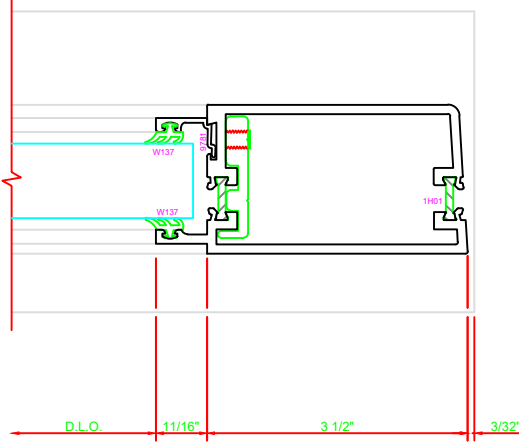

300	STILE
	S/A D302 FOR OFFSET PIVOTS

ERASE NOTE  
BUTT HINGES CAN NOT BE USED WITH THERMASTILE DOORS

301	STILE
	S/A D302 FOR OFFSET PIVOTS

ERASE NOTE  
BUTT HINGES CAN NOT BE USED WITH THERMASTILE DOORS

100	TOP RAIL
	S/A D302

ERASE NOTE  
TOP RAIL FOR SURFACE CLOSERS OR DORMA TYPE C.O.C., NOT LCN C.O.C.

200	BOTTOM RAIL
	S/A D302