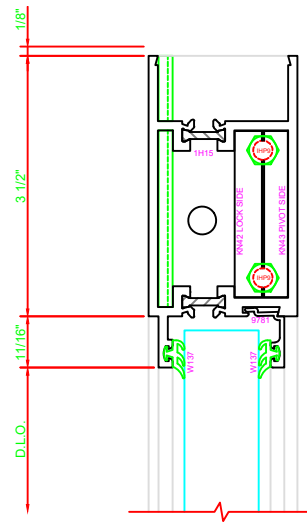

300	STILE
	S/A D302 FOR OFFSET PIVOTS

ERASE NOTE  
BUTT HINGES CAN NOT BE USED WITH THERMASTILE DOORS

301	STILE
	S/A D302 FOR OFFSET PIVOTS

ERASE NOTE  
BUTT HINGES CAN NOT BE USED WITH THERMASTILE DOORS

100	TOP RAIL
	S/A D302

ERASE NOTE  
TOP RAIL FOR SURFACE CLOSERS OR DORMA TYPE C.O.C., NOT LCN C.O.C.

200	BOTTOM RAIL
	S/A D302