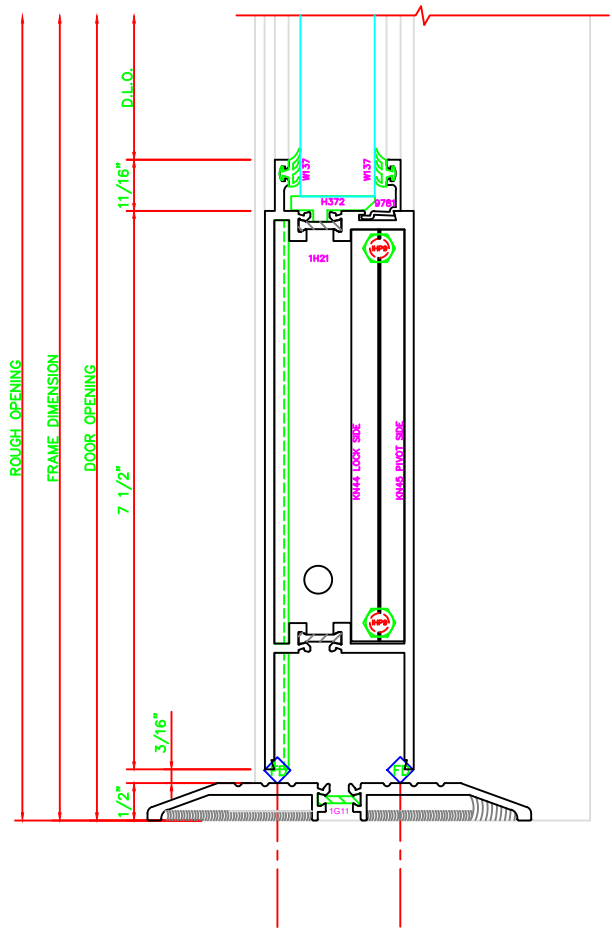

300	STILE
	S/A D302 FOR OFFSET PIVOTS

ERASE NOTE  
BUTT HINGES CAN NOT BE USED WITH THERMASTILE DOORS

301	STILE
	S/A D302 FOR OFFSET PIVOTS

ERASE NOTE  
BUTT HINGES CAN NOT BE USED WITH THERMASTILE DOORS

100	TOP RAIL
	S/A D302

ERASE NOTE  
TOP RAIL FOR SURFACE CLOSERS OR DORMA TYPE C.O.C., NOT LCN C.O.C.

200	BOTTOM RAIL
	S/A D302